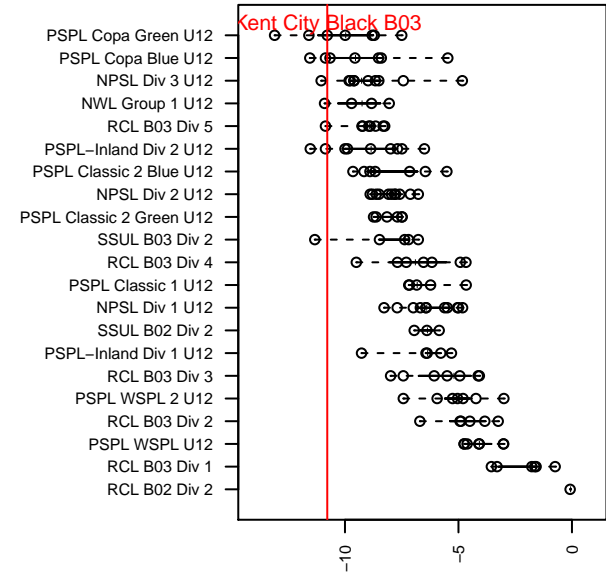

**attack and defense rating
relative to others at age
and all opponents in last 13 months**