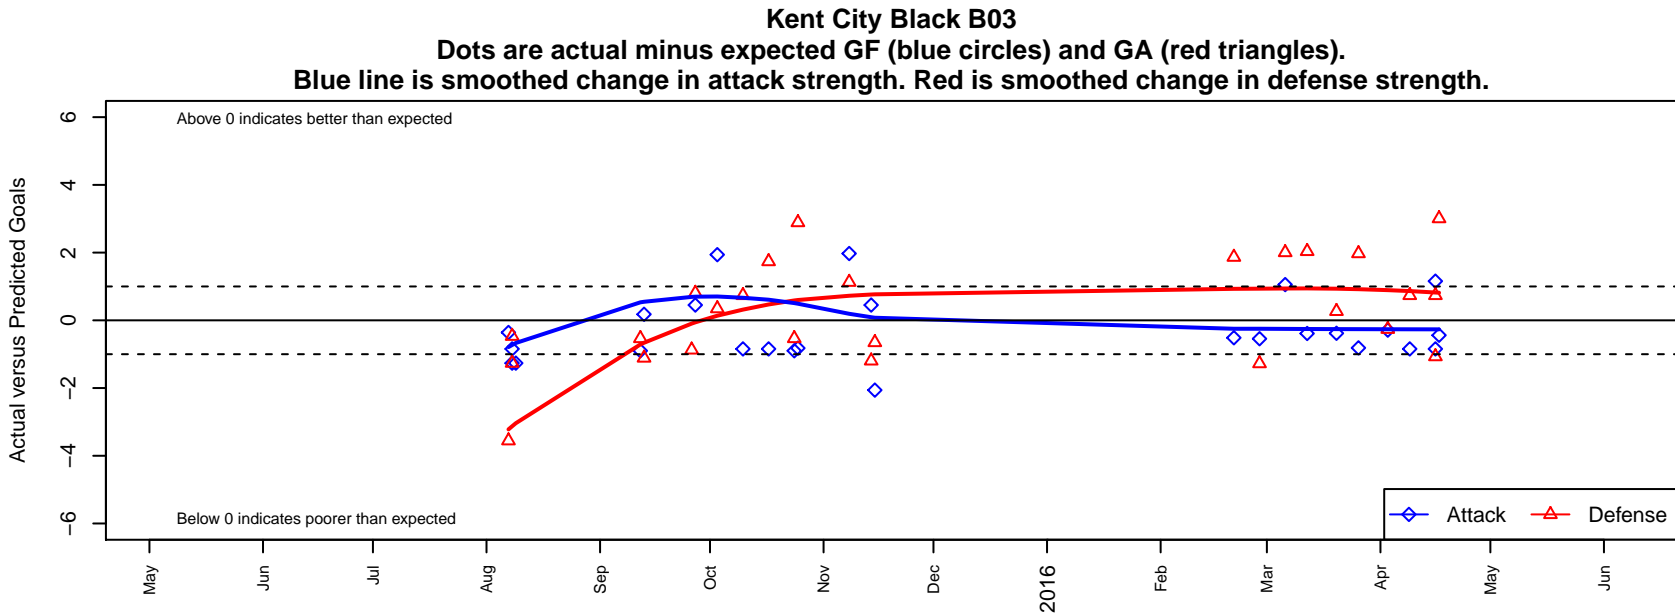

**attack and defense variance (black dot)
relative to other teams
and top 10 in region**

**attack and defense rating
relative to others at age
and all opponents in last 13 months**

Kent City Black B03

Kent City FC
Kent, WA
B03 total strength=172
attack=0.12 defense=0.1
fall league = PSPL Copa Green U12
spr league = Spr PSPL Copa U12

alt names used:
Kent City FC B03 Black
Kent City FC B03 Black
Kent City FC B03 Black
B03 BLACK KENT CITY FOOTBALL CLUB (TE

Venues played:
2015 Blast Off BU12 C
2015 PSPL Copa Green U12
2015 Spr PSPL Copa U12
2015 WA Cup BU12 Bronze U12